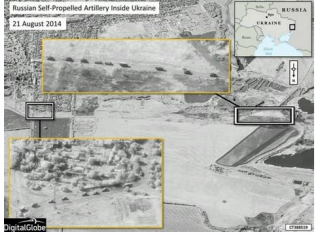

Living wage in ukraine. Aktuelle satellitenbilder ukraine live. Nasa satellitenbilder live ukraine. Live score ukraine. Satellitenbilder ukraine grenze live. Satellitenbilder ukraine live stream. Live satellitenbilder ukraine maxar. Live-satellitenbilder ukraine kostenlos.